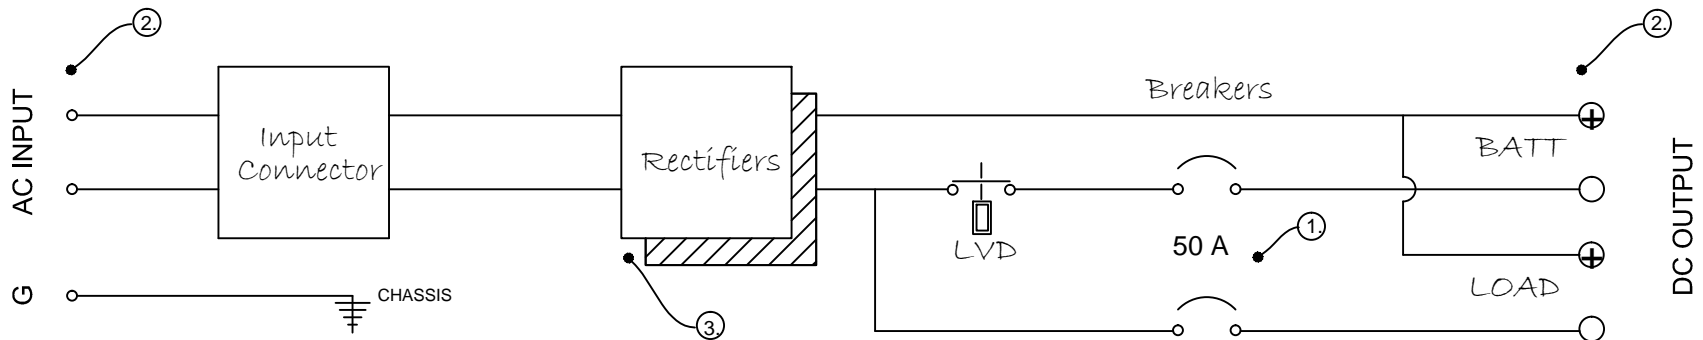

REVISIONS				
ZONE	REV	DESCRIPTION	DATE	APPROVED
	0	Customer Drawing / Circuit; Electrical	01/2012	YES

Notes:

1. Circuit Breakers rated to 50 amps.
2. Terminal Barrier Strip w/ protective cover.
3. Power Modules produce 25 amps each.

Application:
MTS48/50AT-1U

Majorpower Corporation
7011 Industrial Dr.
Mebane, North Carolina 27302
(919) 563-6610

Majortel DC Power

MTS48/50AT-1U

www.majorpower.com		SIZE	DWG NO. MTS-D402-OLE	REV V12A
SCALE N/A		SHEET		1 of 1