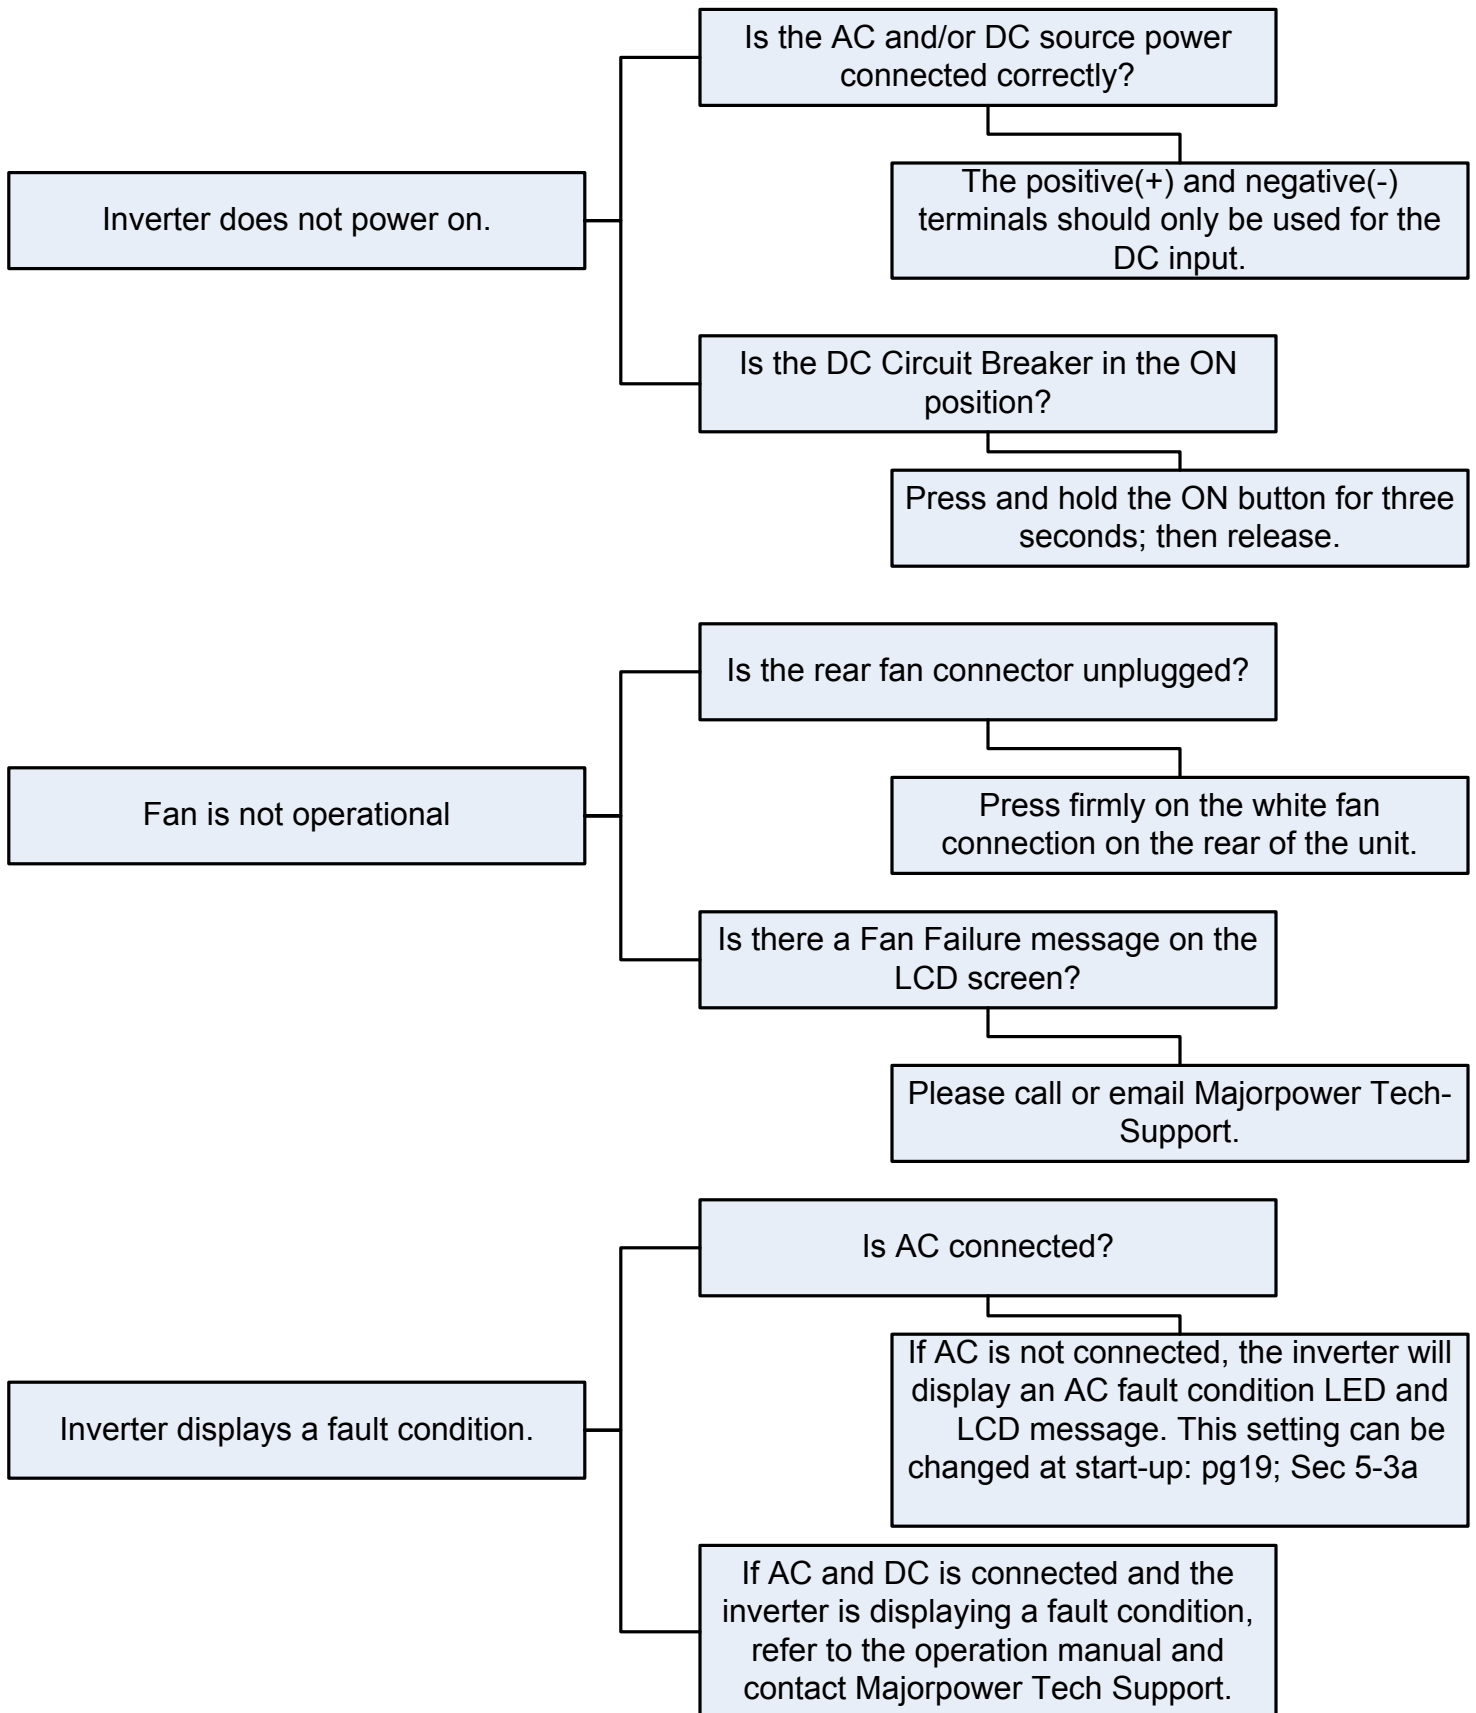

MAJORSINE[®]

TROUBLESHOOTING GUIDE

Please refer to the operation and installation manual for further information regarding the detection of fault conditions and contact information for Majorpower Corporation Tech-Support