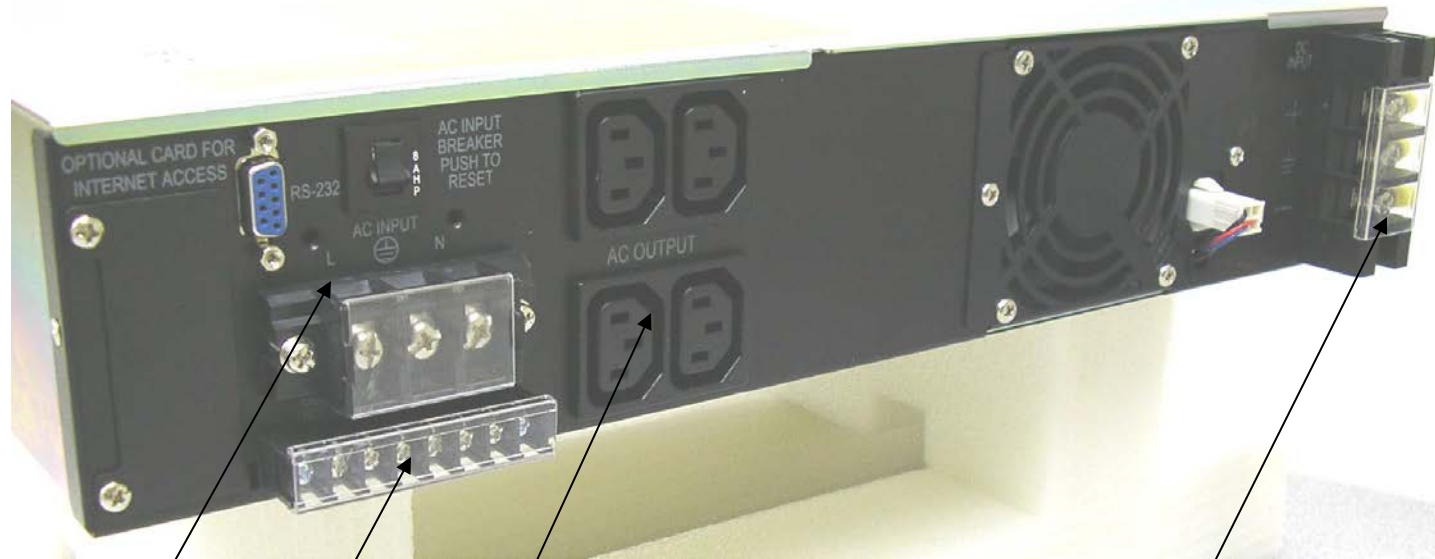

MAJORSINE1000i-48-2U  
MAJORSINE2000i-48-2U  
backplane connections

DC Input Terminal

AC Output IEC-320 (C-13R)

Form C Alarm Terminals

AC Input Terminal

230Vac L<sub>1</sub> = L

230Vac L<sub>2</sub> = N

Load equipment should be connected with a C-14 male plug.